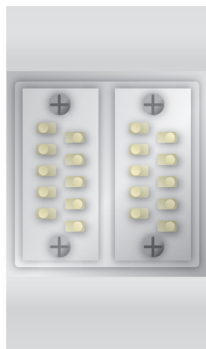

Hanover® LANTERN *Handcrafted in the USA*

Hanover Lantern is a trademark of the Philips Group

350 Kindig Lane
Hanover, PA 17331

phone: 717-632-6464

fax: 717-632-5039

hanoverlantern.sales@philips.com

www.hanoverlantern.com